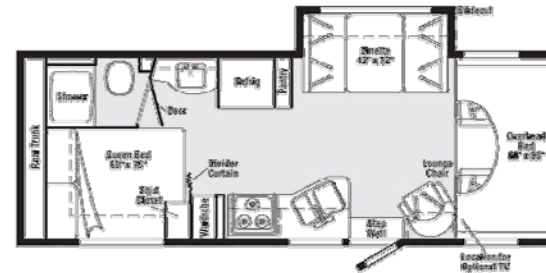

2007 Unit #9774 \$43,695
2009 Unit # 9905 \$68,951

Winnebago

Access 24V

Rear corner double bed, swivel seat behind passenger seat. Sleeps 6.

2007 Unit #4771 \$32,681
2008 Unit #4809 \$36,190

Access 26A

Rear corner double bed, swivel seat behind passenger seat, includes dinette slide. Sleeps 6.

2007 Unit #6702 \$36,033
2008 Unit #6803 \$39,749

Winnebago Outlook 29

Two slide outs, rear queen bed, dinette behind passenger seat, sofa bed behind driver's seat. Some with generators.

2007 Unit #9702 \$41,889
2008 Unit #9801 \$45,941