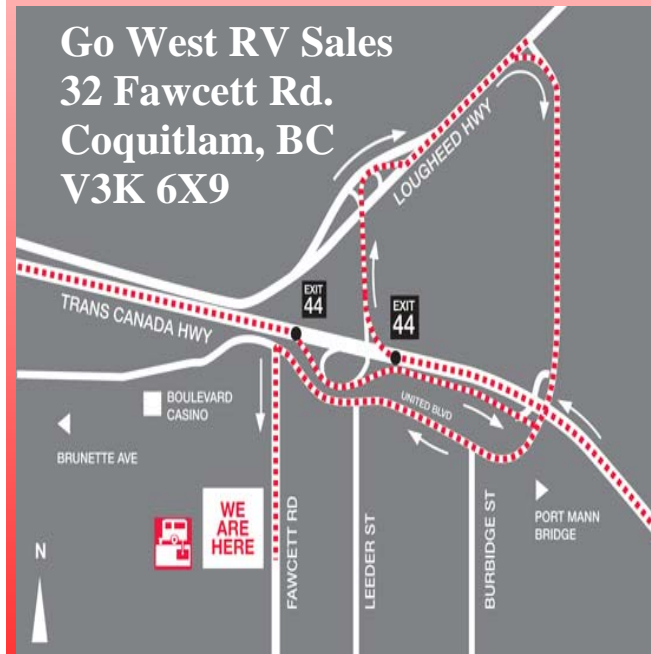

www.go-west.com

Or visit us in person at:

**Go West RV Sales
32 Fawcett Rd.
Coquitlam, BC
V3K 6X9**

GO WEST RV CENTRE

SALES RENTALS PARTS/SERVICE

Current Go West Inventory

Simply the
Best
go-west.com

Regal by Triple E Exclusive to Go West