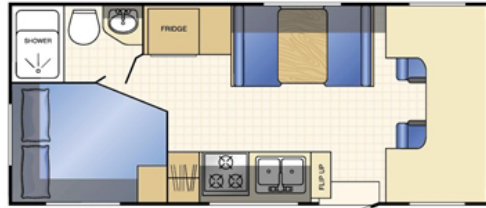

Regal C25'D

Beautiful plan with dinette slide that opens to huge living area. Sleeps 6 and is made for Canadian camping. Winterized

2007 Unit # 6770 \$41,651
2009 Unit # 6902 \$66,528

Regal C22'

2010 Unit #2007 \$63,440