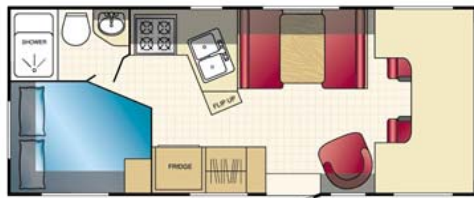

Regal C25'D

Beautiful plan with dinette slide that opens to huge living area. Sleeps 6 and is made for Canadian camping. Winterized

2007 Unit # 6770 \$41,651
2009 Unit # 6902 \$66,528

Regal C22'

2010 Unit #2007 \$63,440

2007 Unit #9774 \$43,695
2009 Unit # 9905 \$68,951

Winnebago

Access 24V

Rear corner double bed, swivel seat behind passenger seat. Sleeps 6.

2007 Unit #4771 \$32,681
2008 Unit #4809 \$36,190

Access 26A

Rear corner double bed, swivel seat behind passenger seat, includes dinette slide. Sleeps 6.