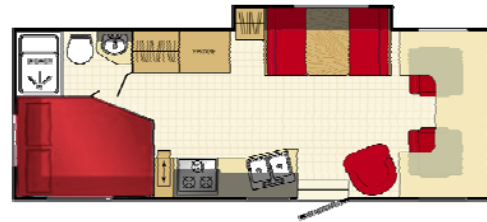

Regal C25'D

Beautiful plan with dinette slide that opens to huge living area. Sleeps 6 and is made for Canadian camping. Winterized

2007 Unit # 6770 \$41,651
2009 Unit # 6902 \$66,528

Regal C22'

2010 Unit #2007 \$63,440