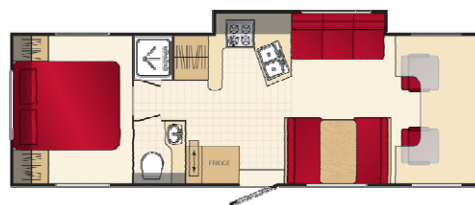

Regal C30'

Huge slide gives tons of room in living area. Room to sleep eight. Walk around bed and plenty of storage space. Winterized

2007 Unit #9774 $43,695
2009 Unit # 9905 $68,951