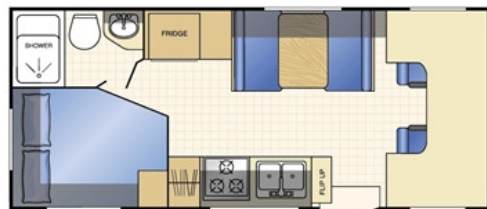

2004 Regal C21' - From \$33,900
2005 Regal C21' - From \$42,900
2006 Regal C21' - From \$50,600

Great floor plan with rear Gaucho Sofa/Bed with removable table, transforms into rear corner bed without the cut corner!

2007 Winnebago - Access 26A
From \$61,190

Rear corner double bed, swivel seat behind passenger seat. Dinette slide (26A)

2007 Winnebago - Outlook 29B
From - \$75,290

Two slide outs, rear queen bed, swivel seat, dinette behind passenger seat, sofa bed behind driver's seat. Some with generators.