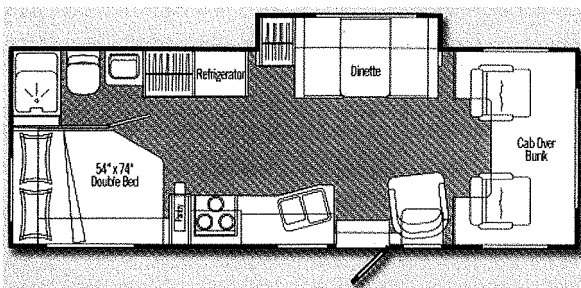

2005 Regal C25'D - From $53,900
2006 Regal C25'D - From $65,690
2007 Regal C25'D - From $73,990