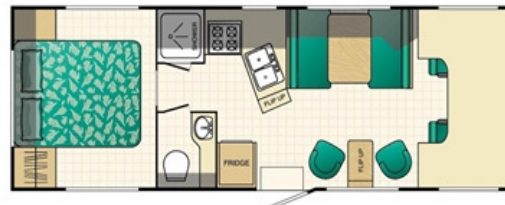

2004 Regal C28' - From $42,990
2 ONLY!

Couch behind passenger seat, or two chairs. Enclosed heated holding tanks.