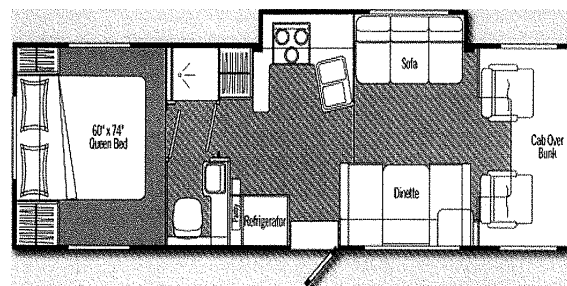

2004 Regal C21' - From \$33,900
2005 Regal C21' - From \$42,900
2006 Regal C21' - From \$50,600

Great floor plan with rear Gaucho Sofa/Bed with removable table, transforms into rear corner bed without the cut corner!

2005 Regal C25'D - From \$53,900
2006 Regal C25'D - From \$65,690
2007 Regal C25'D - From \$73,990

2004 Regal C28' - From \$42,990
2 ONLY!

Couch behind passenger seat, or two chairs. Enclosed heated holding tanks.

2005 Regal C30' - One at 56,900
2006 Regal C30' - From \$67,900
2007 Regal C30' - From \$77,900

Couch behind passenger seat, or two chairs. Enclosed heated holding tanks.

Great West & Roadtrek Van Conversions

2007 Winnebago - Access 26A
From \$61,190

Rear corner double bed, swivel seat behind passenger seat. Dinette slide (26A)

2007 Winnebago - Outlook 29B
From - \$75,290

Two slide outs, rear queen bed, swivel seat, dinette behind passenger seat, sofa bed behind driver's seat. Some with generators.