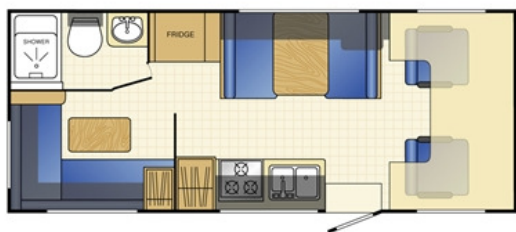

The Cleanest and Best Maintained X-Rental's, New & Used RV's

Winnebago

Regal by Triple E Exclusive to Go West

All Triple E's come with welded aluminum cage structure, front & back moulded fibreglass caps, Ford V10. Oak interior, dual coach batteries on slide out tray. Beautifully finished interior, battery cut off switch, 6 inch 5 year mattress, stainless steel sink and lit external storage compartments. All done with Triple E quality!

2004 Regal C21' - From \$33,900
2005 Regal C21' - From \$42,900
2006 Regal C21' - From \$50,600

Great floor plan with rear Gaucho Sofa/Bed with removable table, transforms into rear corner bed without the cut corner!

Chevy Chassis 6.0 Litre, V-8 3500 Express. Options include Fiamma box awning, armoire with adjustable shelves & drawers, 2 aux coach batteries. Rear dinette, converts into bed.

2007 Winnebago - Access 24V
From \$53,900

2007 Winnebago - Access 26A
From \$61,190

Rear corner double bed, swivel seat behind passenger seat. Dinette slide (26A)

2007 Winnebago - Outlook 29B
From - \$75,290

Two slide outs, rear queen bed, swivel seat, dinette behind passenger seat, sofa bed behind driver's seat. Some with generators.