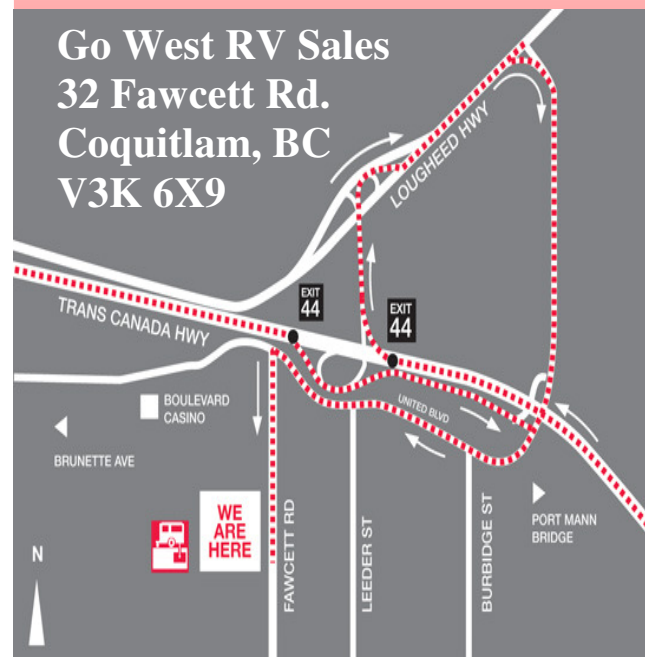

View our inventory on line

Or visit us in person at:

Go West RV Sales
32 Fawcett Rd.
Coquitlam, BC
V3K 6X9

GO WEST RV CENTRE

SALES RENTALS PARTS/SERVICE

Current Go West Inventory

Simply the
Best
go-west.com