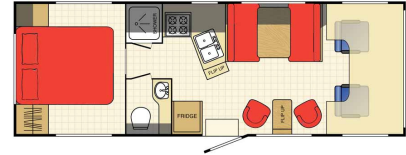

C28' MOTORHOME NON SLIDE (9.0m)

CAPACITY

Floor plan - Day

Floor plan - Night

SOLD IN:¹

Vancouver

Calgary

Toronto

TRAVEL RESTRICTIONS

Northern Travel:

Northern travel (north of Ft. St. John on the Alaska Highway, Cassiar Hwy, Yukon and Alaska) is **NOT allowed with this vehicle.**

SPECIFICATIONS²

Plus:

Number of seatbelts (6), hot water, vanity, toilet, fridge, freezer, propane air furnace, propane stove, propane oven, microwave, roof air conditioning, dash air conditioning, inside shower, outside shower, AM/FM Radio, CD, Cruise Control, adjustable steering, air suspension and power driver seat.

Capacity of tanks (L)

Propane tank 52L, fuel tank 209L, fresh water 114L, hot water 23L, holding tank black 140L, holding tank grey 140L.

Size of beds (cm)

Overhead bed 150*200 (total bed length with side cabinets is 245), dinette bed 100*180, sofa bed 185*120, rear double bed 150*190.

Size of vehicle (m/ft)

Exterior length 9.0/30'6", Exterior width 2.5/8'4", Exterior height 3.5/11'4", Interior height 2.0/6'9"

Interior

¹subject to availability. ²specifications may vary.