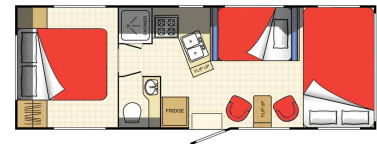

C28' MOTORHOME NON SLIDE (9.0m)

CAPACITY

Floor plan - Day

Floor plan - Night

SOLD IN:¹

Vancouver

Calgary

Toronto

TRAVEL RESTRICTIONS

Northern Travel:

Northern travel (north of Ft. St. John on the Alaska Highway, Cassiar Hwy, Yukon and Alaska) is **NOT allowed with this vehicle.**

SPECIFICATIONS²

Plus:

Number of seatbelts (6), hot water, vanity, toilet, fridge, freezer, propane air furnace, propane stove, propane oven, microwave, roof air conditioning, dash air conditioning, inside shower, outside shower, AM/FM Radio, CD, Cruise Control, adjustable steering, air suspension and power driver seat.

Capacity of tanks (L)

Propane tank 52L, fuel tank 209L, fresh water 114L, hot water 23L, holding tank black 140L, holding tank grey 140L.

Size of beds (cm)

Overhead bed 150*200 (total bed length with side cabinets is 245), dinette bed 100*180, sofa bed 185*120, rear double bed 150*190.

Size of vehicle (m/ft)

Exterior length 9.0/30'6", Exterior width 2.5/8'4", Exterior height 3.5/11'4", Interior height 2.0/6'9"

Interior

¹subject to availability. ²specifications may vary.