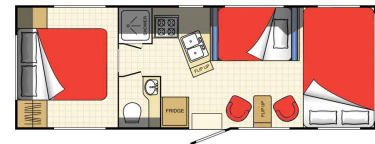

C28' MOTORHOME NON SLIDE (9.0m)

CAPACITY

Floor plan - Day

Floor plan - Night

SOLD IN:¹

Vancouver

Calgary

Toronto

TRAVEL RESTRICTIONS

Northern Travel:

Northern travel (north of Ft. St. John on the Alaska Highway, Cassiar Hwy, Yukon and Alaska) is **NOT allowed with this vehicle.**

SPECIFICATIONS²

Plus:

Number of seatbelts (6), hot water, vanity, toilet, fridge, freezer, propane air furnace, propane stove, propane oven, microwave, roof air conditioning, dash air conditioning, inside shower, outside shower, AM/FM Radio, CD, Cruise Control, adjustable steering, air suspension and power driver seat.

Capacity of tanks (L)

Propane tank 52L, fuel tank 209L, fresh water 114L, hot water 23L, holding tank black 140L, holding tank grey 140L.

Size of beds (cm)

Overhead bed 150*200 (total bed length with side cabinets is 245), dinette bed 100*180, sofa bed 185*120, rear double bed 150*190.

Size of vehicle (m/ft)

Exterior length 9.0/30'6", Exterior width 2.5/8'4", Exterior height 3.5/11'4", Interior height 2.0/6'9"

Interior

¹subject to availability. ²specifications may vary.